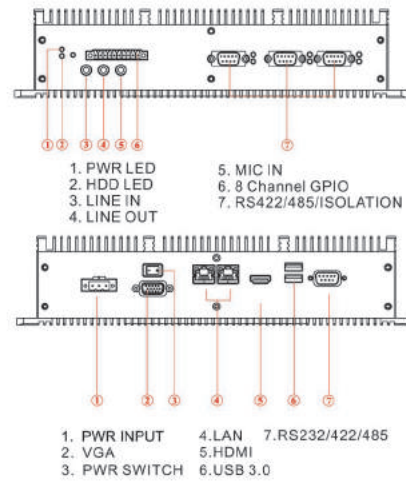

System Specification

Processor	: Intel® Core i7-3555LE 2.5GHz
BIOS	: AMI system BIOS
System Chipset	: Intel® HM 76
System Memory	: 1 x SODIMM DDR3 1333/1600 (max 8GB)
Ethernet Controller	: Intel® 82579-LM GbE PHY + Intel WG82574L GbE
Serial	: 1 x RS232 / 422 / 485 1 x RS422 / 485 wafer (internal) 3 x RS232 (internal)
USB	: 3x USB 3.0 (1 x internal) 2 x USB2.0 (internal)
Storage	: 1 x mSATA SSD 32GB (default)

I/O Connectors

Front Side I/O	: 1 x Reset Button : 1 x Mic-in, Line out, Line in Jack : 8 Channel GPIO by Phoenix type Terminal Block 5V/12mA : 3 x Isolated RS422/485 auto-detect with LED Indicator
Back Side I/O	: 1 x 3 pin Power Input with Phoenix type Terminal Block : 1 x Power Switch on/off : 2 x RJ-45 (Giga Lan) : 1 x HDMI : 1 x RS232/422/485 : 2 x USB 3.0 : 1 x VGA

Mechanical and Power

Dimensions (L x W x H)	: 296mm x 214mm x 71 mm
Construction	: Aluminum housing
Power Input	: +24V DC In with 1.5KV DC Isolation Resistance(+9~36V DC Input Acceptable)
Power source range	: Typical 60 W power consumption
Mounting	: VESA / Wall-mount / Desktop

Environment Considerations

Operating Temperature	: -15 to 55 deg.C
Operating Humidity	: 5% to 95% (non condensing)
Anti-Vibration	: 5Hz~500Hz / 1 Grms/3 Axis
Anti Shock	: 15G, 11ms duration

Ordering Information (optional)

Storage	: 2, 5" 32/64/128GB SSD 32 to 128GB mSATA SSD

Note: All Specifications are subject to change without prior notice.