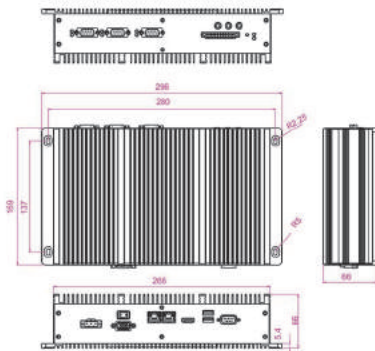

MEC-213

MARINE EMBEDDED COMPUTER

Features:

- Design for Industrial Automation, M2M application
- Intel® Core i7-3555LE 2.5GHz
- 1 x SODIMM DDR3 1333/1600 MHz (max, 8GB)
- 3x RS422/485 Serial Ports with Isolation Protection
- 1x RS232 Serial Ports
- 2x Giga LAN, 2 x USB, 1x HDMI, 1 x VGA
- Fanless, High efficiency thermal design w/ sealed construction
- 1.5KV DC power isolation resistance

I/O Connectors

Front Side I/O	: 1 x Reset Button : 1 x Mic-in, Line out, Line in Jack : 8 Channel GPIO by Phoenix type Terminal Block 5V/12mA : 3 x Isolated RS422/485 auto-detect with LED Indicator
Back Side I/O	: 1 x 3 pin Power Input with Phoenix type Terminal Block : 1 x Power Switch on/off : 2 x RJ-45 (Giga Lan) : 1 x HDMI : 1 x RS232/422/485 : 2 x USB 3.0 : 1 x VGA

Mechanical and Power

Dimensions (L x W x H)	: 296mm x 214mm x 71 mm
Construction	: Aluminum housing
Power Input	: +24V DC In with 1.5KV DC Isolation Resistance(+9~36V DC Input Acceptable)
Power source range	: Typical 60 W power consumption
Mounting	: VESA / Wall-mount / Desktop

Storage	: 2, 5" 32/64/128GB SSD 32 to 128GB mSATA SSD
---------	--

Note: All Specifications are subject to change without prior notice.