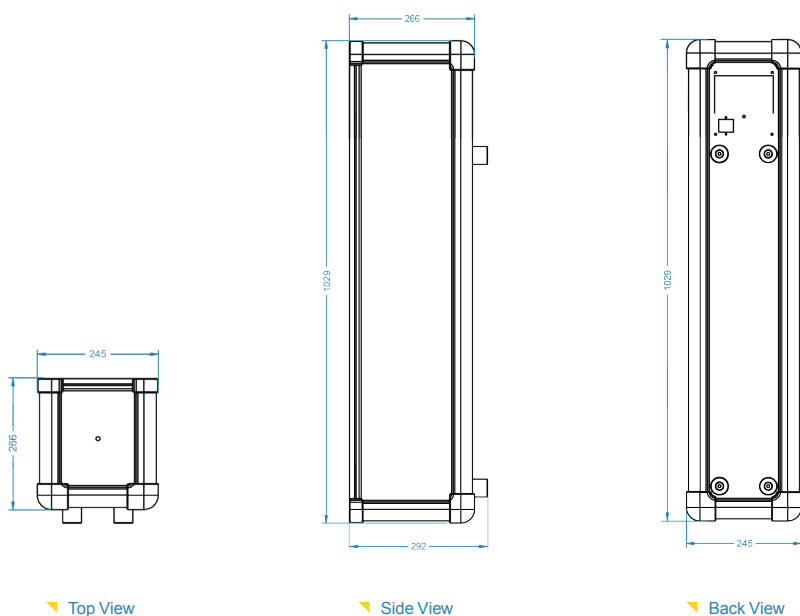

SPECIFICATIONS

TCS-316	Tablet Charging Station
Compatible Tablets	X231
Charging Bays	16 Bays - 5.4VDC / 3.0A per bay
Input Voltage	110VAC 60Hz or 240VAC 50Hz
Retention	M6 floor retention bolt or wall retention strap
Dimensions	245mm (W) x 1029mm (H) x 292mm (D)
Weight	18kg

TCS-316	Tablet Charging Station
Operating Temp.	0°C – 30°C
Storage Temp.	-10°C – 50°C
Options	7 Day/24 hour time switch
Certification	CE, FCC
Ordering Information	TCS-316-1 – 16 Bay Charge Station TCS-316-2 – 16 Bay Charge Station with time switch

TECHNICAL DETAILS

For more information about our tablets and charging stations visit:
www.captec-group.com/platforms/tablets/

E&OE. Captec reserves the right to change specifications without notice.

CAPTEC

EMEA Office
Hampshire, PO15 5SH, UK

T: +44 (0)1489 866 066
F: +44 (0)1489 866 088
E: sales@uk.captec-group.com

[in /company/captec](https://www.linkedin.com/company/captec)

www.captec-group.com

North America Office
Ontario, N3H 4R7, Canada

T: +1 (519)650-4000
F: +1 (519)650-2000
E: sales@ca.captec-group.com

[@Captecgroup](https://twitter.com/Captecgroup)

160513-1 © Captec Ltd. 2017 All rights reserved - All products and company names listed are trademarks or trade names of their respective companies