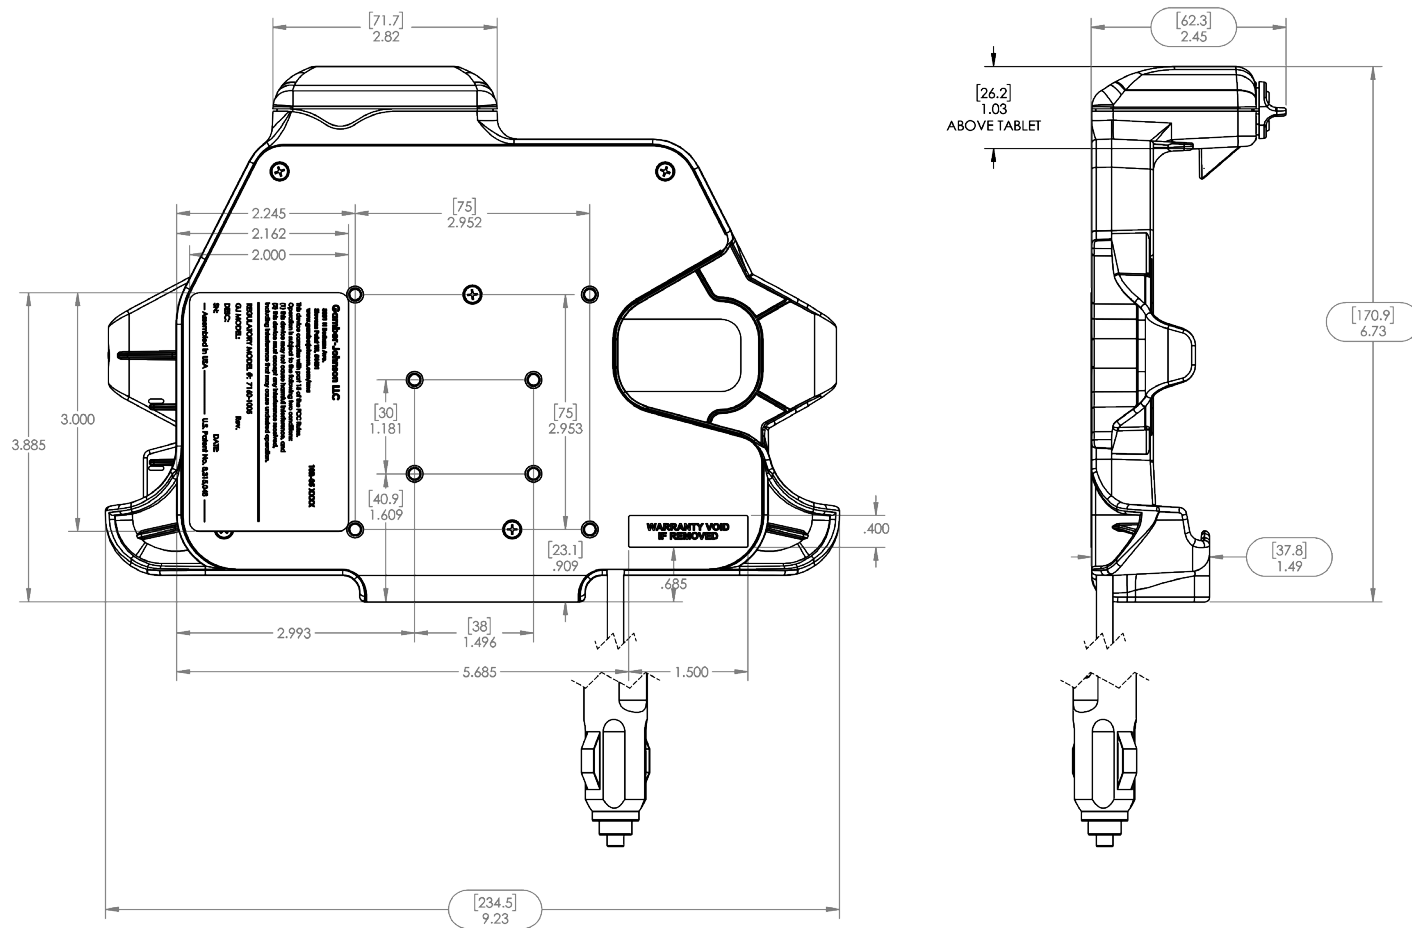

SPECIFICATIONS

Gamber-Johnson	In-Vehicle Dock
Compatibility	Samsung Tab Active2
I/O	1 x USB 1.1 500mA
Input voltage	10VdC-48VdC power adaptors
Mounting	Mountable in a wide range of vehicles
Dimensions	W 236mm | H 171mm | D 38mm
Weight	0.50kg
Construction	Composite

Gamber-Johnson	In-Vehicle Dock
Functional shock	MIL-STD-810G
Mechanical shock	MIL-STD-810G
Impact - Crash hazard	SAE J1455
Vibration	MIL-STD-810G
Certification	CE, TUV
Ordering information	7160-1005-00

TECHNICAL DETAILS

E&OE. Captec reserves the right to change specifications without notice.

CAPTEC

www.captec-group.com

EMEA Office
7 Whittle Avenue, Fareham
Hants, PO15 5SH, UK

North America Office
15 Saltzman Dr. Cambridge,
ON. N3H 4R7, Canada

T: +44 (0)1489 866 066
F: +44 (0)1489 866 088
E: sales@uk.captec-group.com

T: +1 (519)650-4000
F: +1 (519)650-2000
E: sales@ca.captec-group.com

[in /company/captec](https://www.linkedin.com/company/captec)

[@Captecgroup](https://twitter.com/Captecgroup)

180130-1 © Captec Ltd. 2018 All rights reserved - All products and company names listed are trademarks or trade names of their respective companies